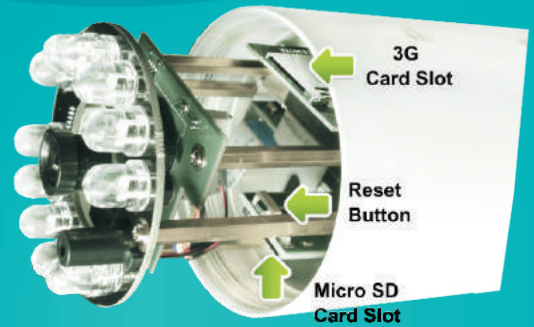

Available on the Google Play Store

H.264 IR-CUT ROHS

Micro SD Slot

PC/Mac

Mobile Enabled

Motion Detection

Secure Connection

Email Alerts

Night Vision

3G Network Camera

FEATURE:

- WCDMA
- P2P
- IP66
- Perfect for iPhone, iPad, Android, PC and Mac
- IR-Cut Filter
- 802.11b/g/n wireless LAN
- True plug and play, zero setting
- Cloud Computing Technology
- High-Speed H.264, MPEG-4, M-JPEG
- Multi-screen Monitoring :1~ 36
- 1080P:1920X1080,NTSC 18fps,PAL 18fps