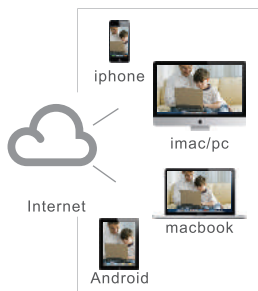

Available on the Google Play Store

H.264 IR-CUT ROHS

Micro SD Slot

PC/Mac

Mobile Enabled

Motion Detection

Secure Connection

Email Alerts

Night Vision

3G Network Camera

FEATURE:

- WCDMA
- P2P
- IP66
- Perfect for iPhone, iPad, Android, PC and Mac
- IR-Cut Filter
- 802.11b/g/n wireless LAN
- True plug and play, zero setting
- Cloud Computing Technology
- High-Speed H.264, MPEG-4, M-JPEG
- Multi-screen Monitoring :1~ 36
- 1080P:1920X1080,NTSC 18fps,PAL 18fps